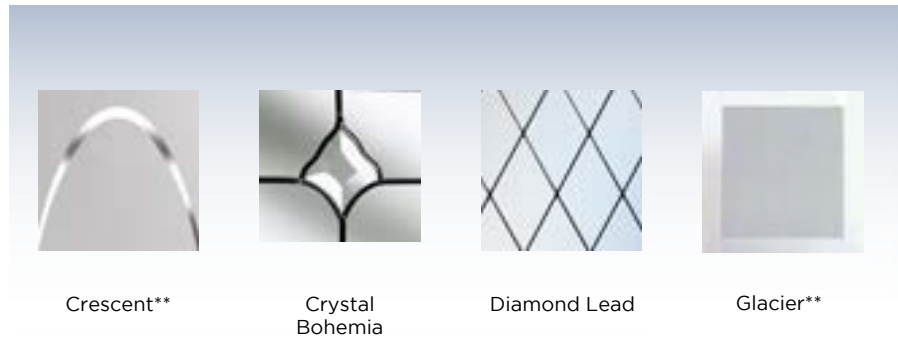

Crescent**

Crystal Bohemia

Diamond Lead

Glacier**