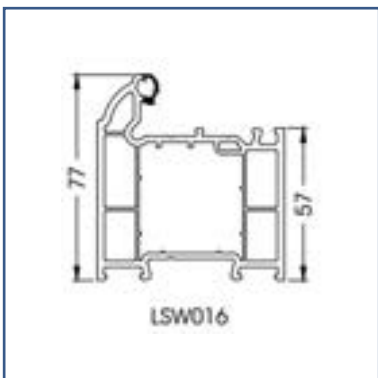

FRAME & THRESHOLD OPTIONS

Frame Options

Frame available in Linear Sculptured (Standard) or Chamfered.

(Foiled Frame Options are available to match the slab colour options apart from Duck Egg blue and Black 9011)

Threshold Options

To allow for every circumstance we offer the following door thresholds.

Stormguard AM3 Part M Compliant - available in Gold or Silver - (Open inwards doors)

Stormguard AM370
(not Part M Compliant)
- available in Gold or Silver
(Open inwards doors)

Stormguard AM5 Part M Compliant
- available in gold or silver
(Open outwards doors)

Stormguard AM570
(not Part M Compliant)
- available in gold or silver
(Open outwards doors)

Our Standard pvcu threshold

Low pvcu threshold