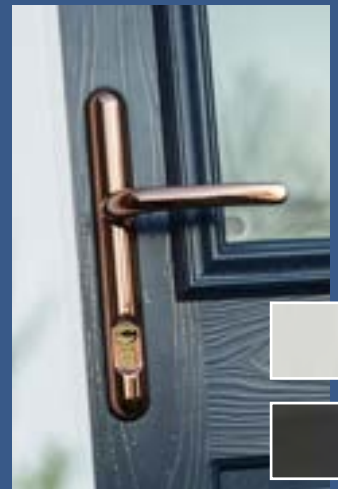

Heritage Lever/ Lever This traditional door handle can be suited with door knocker and letter plate if required.

Available in: Antique Black, Bright Gold, Bright Chrome & Graphite.