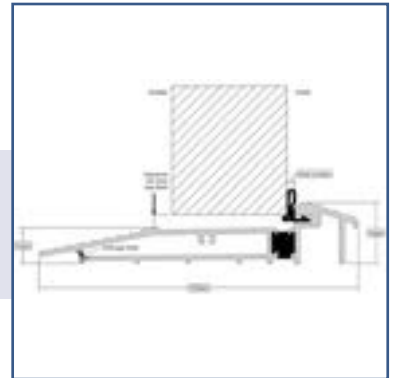

FRAME & THRESHOLD OPTIONS

Frame Options

Frame available in Linear Sculptured (Standard) or Chamfered.

(Foiled Frame Options are available to match the slab colour options apart from Duck Egg blue and Black 9011)

Threshold Options

To allow for every circumstance we offer the following door thresholds.

Stormguard AM3 Part M Compliant - available in Gold or Silver - (Open inwards doors)

Stormguard AM370
(not Part M Compliant)
- available in Gold or Silver
(Open inwards doors)

Stormguard AM5 Part M Compliant
- available in gold or silver
(Open outwards doors)

Stormguard AM570
(not Part M Compliant)
- available in gold or silver
(Open outwards doors)

Our Standard pvcu threshold

Low pvcu threshold