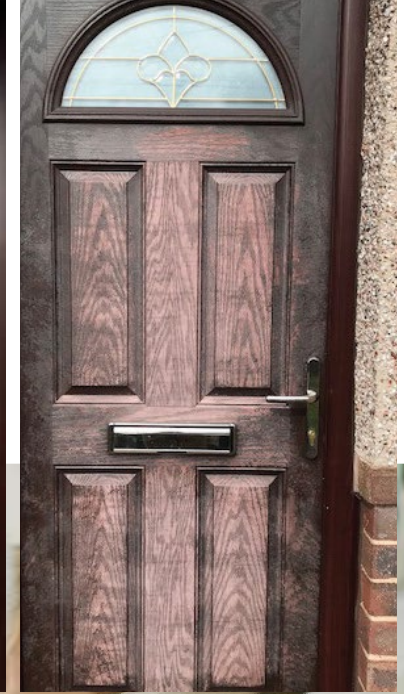

54 - Bar Handles

55 - Knockers

56 - Letterplates

57 - Cylinders

58 - Frames

59 - Glass Options

Why should you choose a **Solid Core Door** over a Standard GRP Door?

Rosewood Solid Core Door

SOLID CORE

The SOLID CORE door is made from sixteen layers of laminated veneered timber called Kerto®. This ensures the grain is not running in

one direction. The grain direction can sometimes be a weak point of timber and can lead to warping, or splitting. By using a specially orientated layup of sixteen veneers, the grain is running in multiple directions ensuring the Kerto® core has significantly increased strength, rigidity, and vastly improved security.