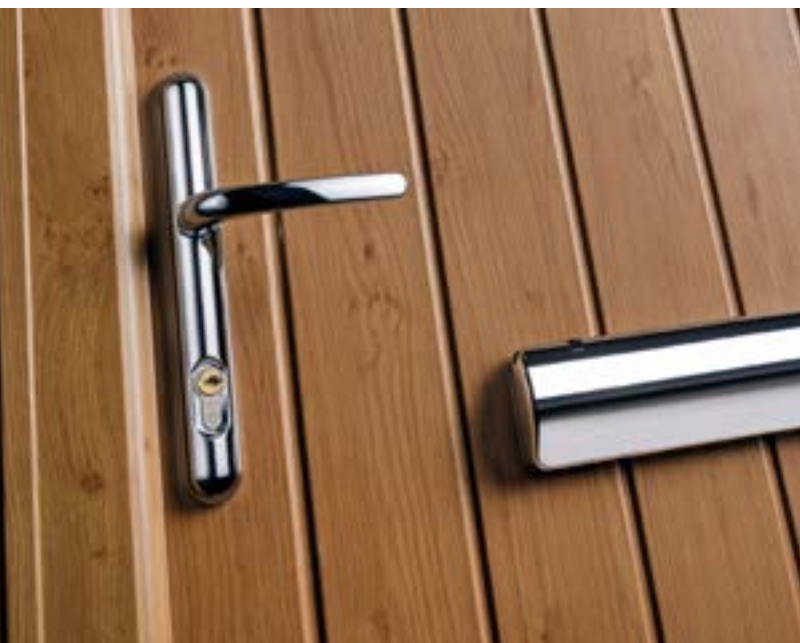

Accessories

Yale Lockmaster
This lock incorporates 2 hook locks with a centre latch and deadbolt.

Secured By Design accredited and tested to PAS23/24.

Suitable for Lever/ Lever and Lever/Pad operations. 960 spindle height from bottom of slab.