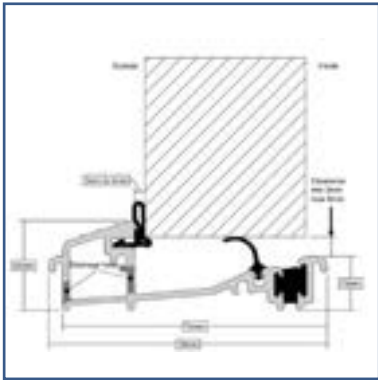

Threshold Options

To allow for every circumstance we offer the following door thresholds.

Stormguard AM3 Part M Compliant - available in Gold or Silver - (Open inwards doors)