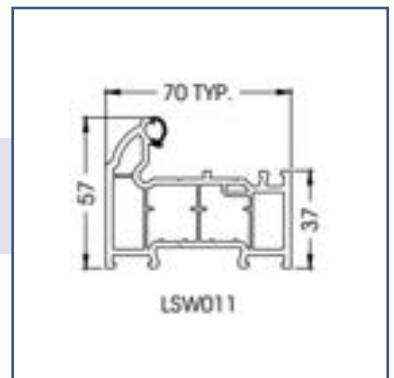

Our Standard pvcu threshold

Low pvcu threshold