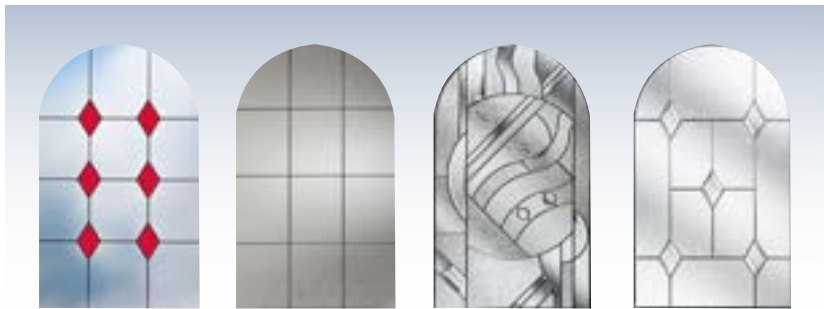

SOLID CORE

The SOLID CORE door is made from sixteen layers of laminated veneered timber called Kerto®. This ensures the grain is not running in

one direction. The grain direction can sometimes be a weak point of timber and can lead to warping, or splitting. By using a specially orientated layup of sixteen veneers, the grain is running in multiple directions ensuring the Kerto® core has significantly increased strength, rigidity, and vastly improved security.

Red Diamonds

Square Lead

Zinc Art Abstract*

Zinc Art Classic*

Zinc Art Elegance*

Zinc Art Prairie*

Zinc Art Simplicity*

*These are triple glazed and the patterned glass is an integral part of the design. It is encapsulated in the clear sealed unit and an alternative backing glass cannot be chosen.
** Backing glass is an integral part of the design so cannot be chosen