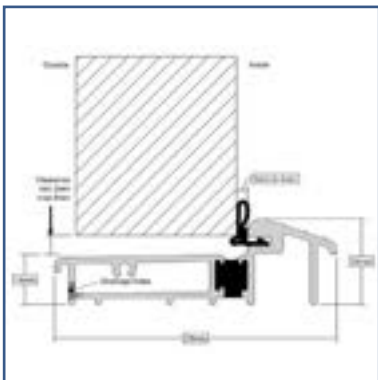

Stormguard AM370
(not Part M Compliant)
- available in Gold or Silver
(Open inwards doors)

Stormguard AM5 Part M Compliant
- available in gold or silver
(Open outwards doors)

Stormguard AM570
(not Part M Compliant)
- available in gold or silver
(Open outwards doors)