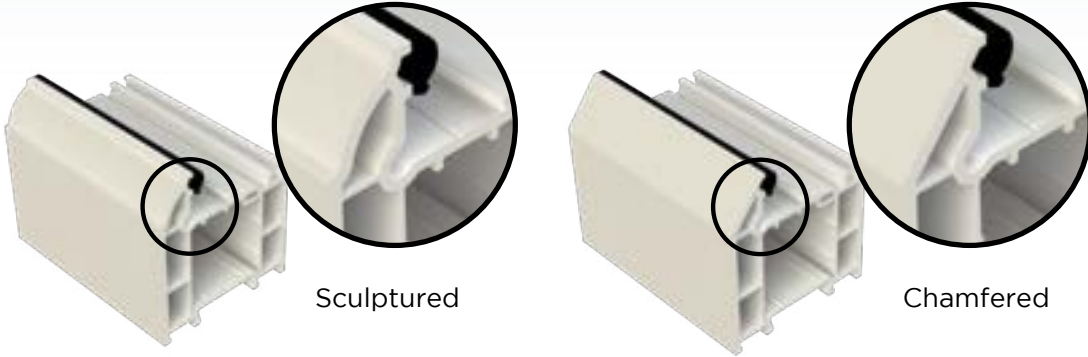

FRAME & THRESHOLD OPTIONS

Frame Options

Frame available in Linear Sculptured (Standard) or Chamfered.

(Foiled Frame Options are available to match the slab colour options apart from Duck Egg blue and Black 9011)