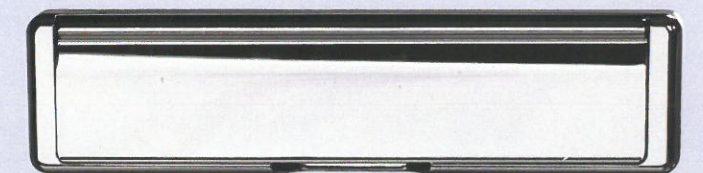

7016 Grey FD30S
Rufford Solid

7155 Grey FD30S
Wellow 3 Glazed

Chartwell Green FD30S
Normanton Glazed

Golden Oak FD30S
Normanton 2 Glazed

GU Security Automatic - FD30S Fire Door Lock

This is a Slam Shut Lock. The spindle is situated at 960 from the bottom of the slab. Lock comes with fully adjustable composite keeps with edge protection. With 3 deadbolts and centre latch this is a PAS23/24 tested lock. This is our only lock used on FD30S doors in conjunction with our fire testing certificate.

Ultion Cylinder - FD30S Cylinder

Ultion Thumbturn

3 Star Security Cylinder with Secured By Design accreditation and Sold Secure Diamond Standard.

Astra 4000 Door Closer - Our Standard

Fully controlled door closer. Easy speed adjustment makes this ultra efficient.

Optional ASSA External fitted closer. Rack and pinion closer with link arm.

Union Powerload Butt Hinge

High Performance bushed bearing butt hinge. Radius corners for speed of fixing.

Nu Mail Fire Letterplate