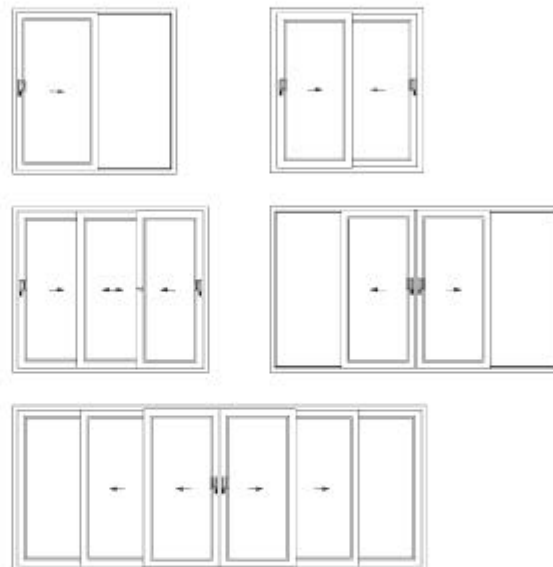

Sliding Doors

Multi-pane configurations and large overall sizes provide homeowners with greater choice. Enhanced security and 10 year guarantee provides peace of mind.

22