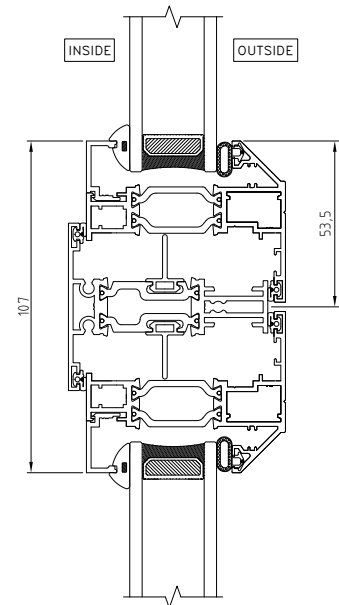

MULLION AND DOUBLE SASH