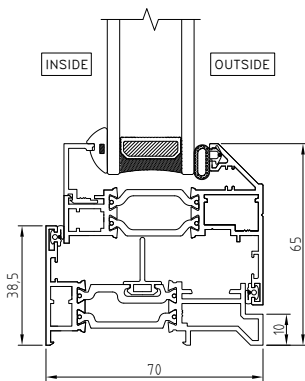

Key: + Fixed Frame or Dummy Sash   ^ Top Hung   < Left Hung   > Right Hung   Viewed from the outside

FRAME AND SASH