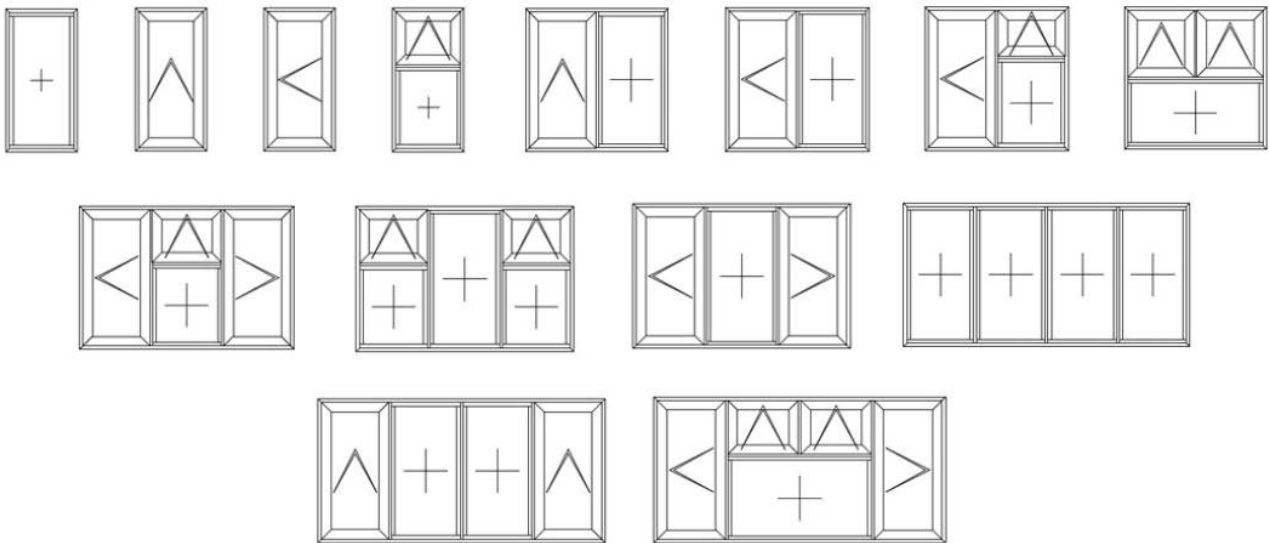

### Why aluminium is the first choice for replacement windows

The OW-70 is also available with two beading options, square or chamfered, giving you ultimate flexibility in specifying a window that suits not only your personal taste, but your building's character.

## Configuration and size options

The OW-70 window comes as a **casement**, **bay** or **fixed** window.

If you're looking for **gable** or **French windows** then click here for the **OW-80**.

Key: + Fixed Frame or Dummy Sash   ^ Top Hung   < Left Hung   > Right Hung