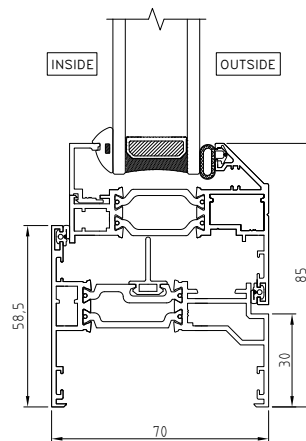

FRAME AND SASH (LONG LEG)