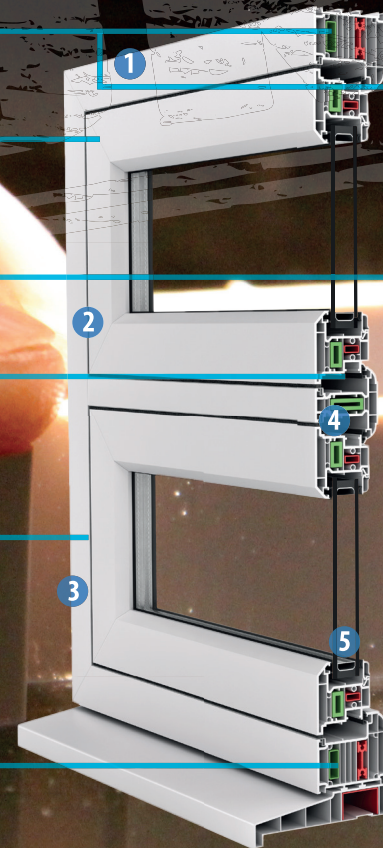

S8 TRADITIONAL
FLUSH SASH WINDOWS

External View

with 80mm traditional frame

A mechanical joint or corner weld finish

Internal Sculptured or chamfered bead

Night vent facility as standard

A consistent 4mm sight-line between sash and frame

Recycled Thermal Reinforcement (RTR Bar)

Advanced Technology in Terms of Appearance, Durability and Performance

Internal View

with 80mm traditional frame

- 1 **Full PVCu Frame** - Designed to integrate with cills, thresholds and ancillary items
- 2 **Multi-Point Locking System** - High security locking system
- 3 **Energy Efficient Profile System** - One of the more thermally efficient multi-chambered profile systems around
- 4 **Fully Reinforced** - RTR Bar or Steel reinforcement for maximum strength and security
- 5 **28mm Single Leg Knock-in Bead** - Internally glazed, sculptured or chamfered, for extra security. The gaskets and weatherseals are co-extruded within the frames to provide a weathertight seal - no heat loss or leaks!