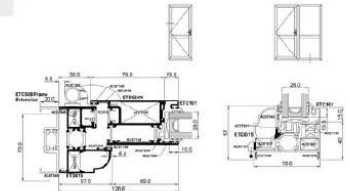

Dimensions

Frame Depth	47mm & 70mm
Typical Sight Line	126.5mm
Glass	24mm, 28mm & 32mm

*Figures based on fully rebated threshold.

Single Door Dimensions

Max Frame Width	1000mm (sash)
Max Frame Height	2500mm (sash)
Max Sash Weight	100kg

Double Door Dimensions

Max Frame Width	1000mm (per sash)
Max Frame Height	2500mm (per sash)
Max Sash Weight	100kg (per sash)

(For sizes outside these parameters, contact the Smart Technical Support team)

Inline 1200mm internal bar handles & 1200mm external off-set bar handles are available.

A general arrangement detailing the Smart Altherm door outer profile and low threshold (below). Shash profile illustrations are available depending on opening requirements. Please ask for details.