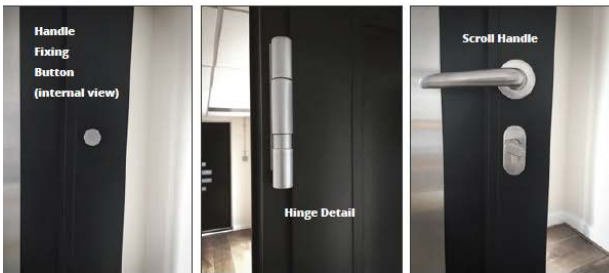

Used with the stainless steel bar handles shown opposite, the lock has the cylinder positioned at mid-door height.

DESIGN CONSCIOUS

Brushed Stainless Steel Bar Handles have been chosen to complete the look of the Hallmark Aluminium Collection creating a beautifully contemporary entrance door.

Inline 1200mm internal bar handles & 1200mm external off-set bar handles are available.

A general arrangement detailing the Smart Altherm door outer profile and low threshold (below). Shash profile illustrations are available depending on opening requirements. Please ask for details.