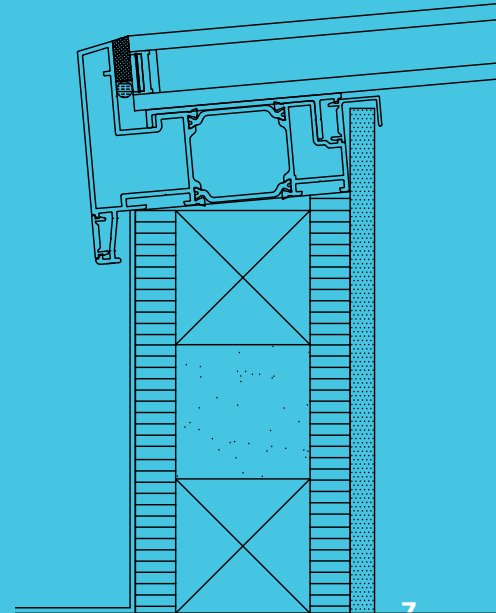

- Unrivalled design aesthetics
- Market leading thermal performance
- Wide choice of colours: white, grey, black or dual colours - grey outside, white inside or black outside, white inside
- All powder coated components are colour guaranteed for 25 years
- 10 year seal and easy clean coating warranty as standard
- Low e insulated toughened double glazed as standard
- Low maintenance, solar control glass options available
- Electrical opening rooflights available on request