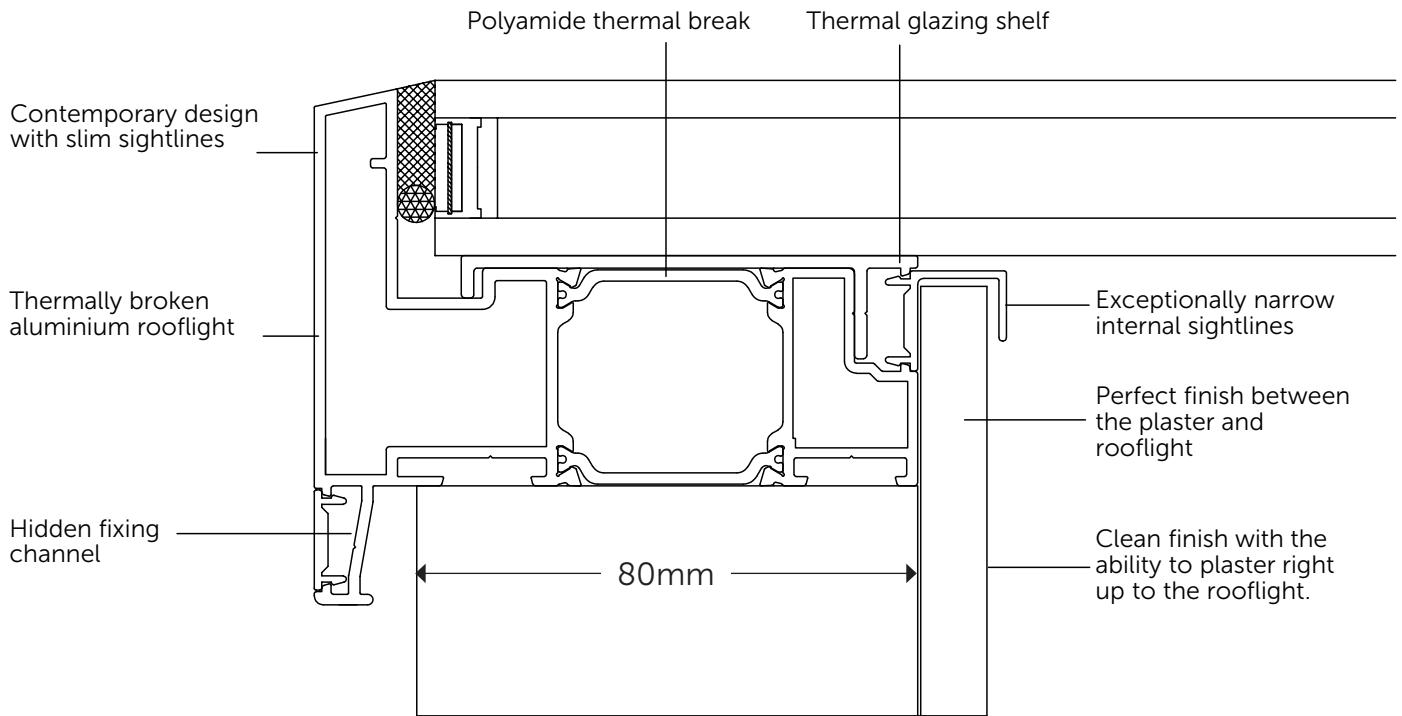

TECHNICAL SPECIFICATION